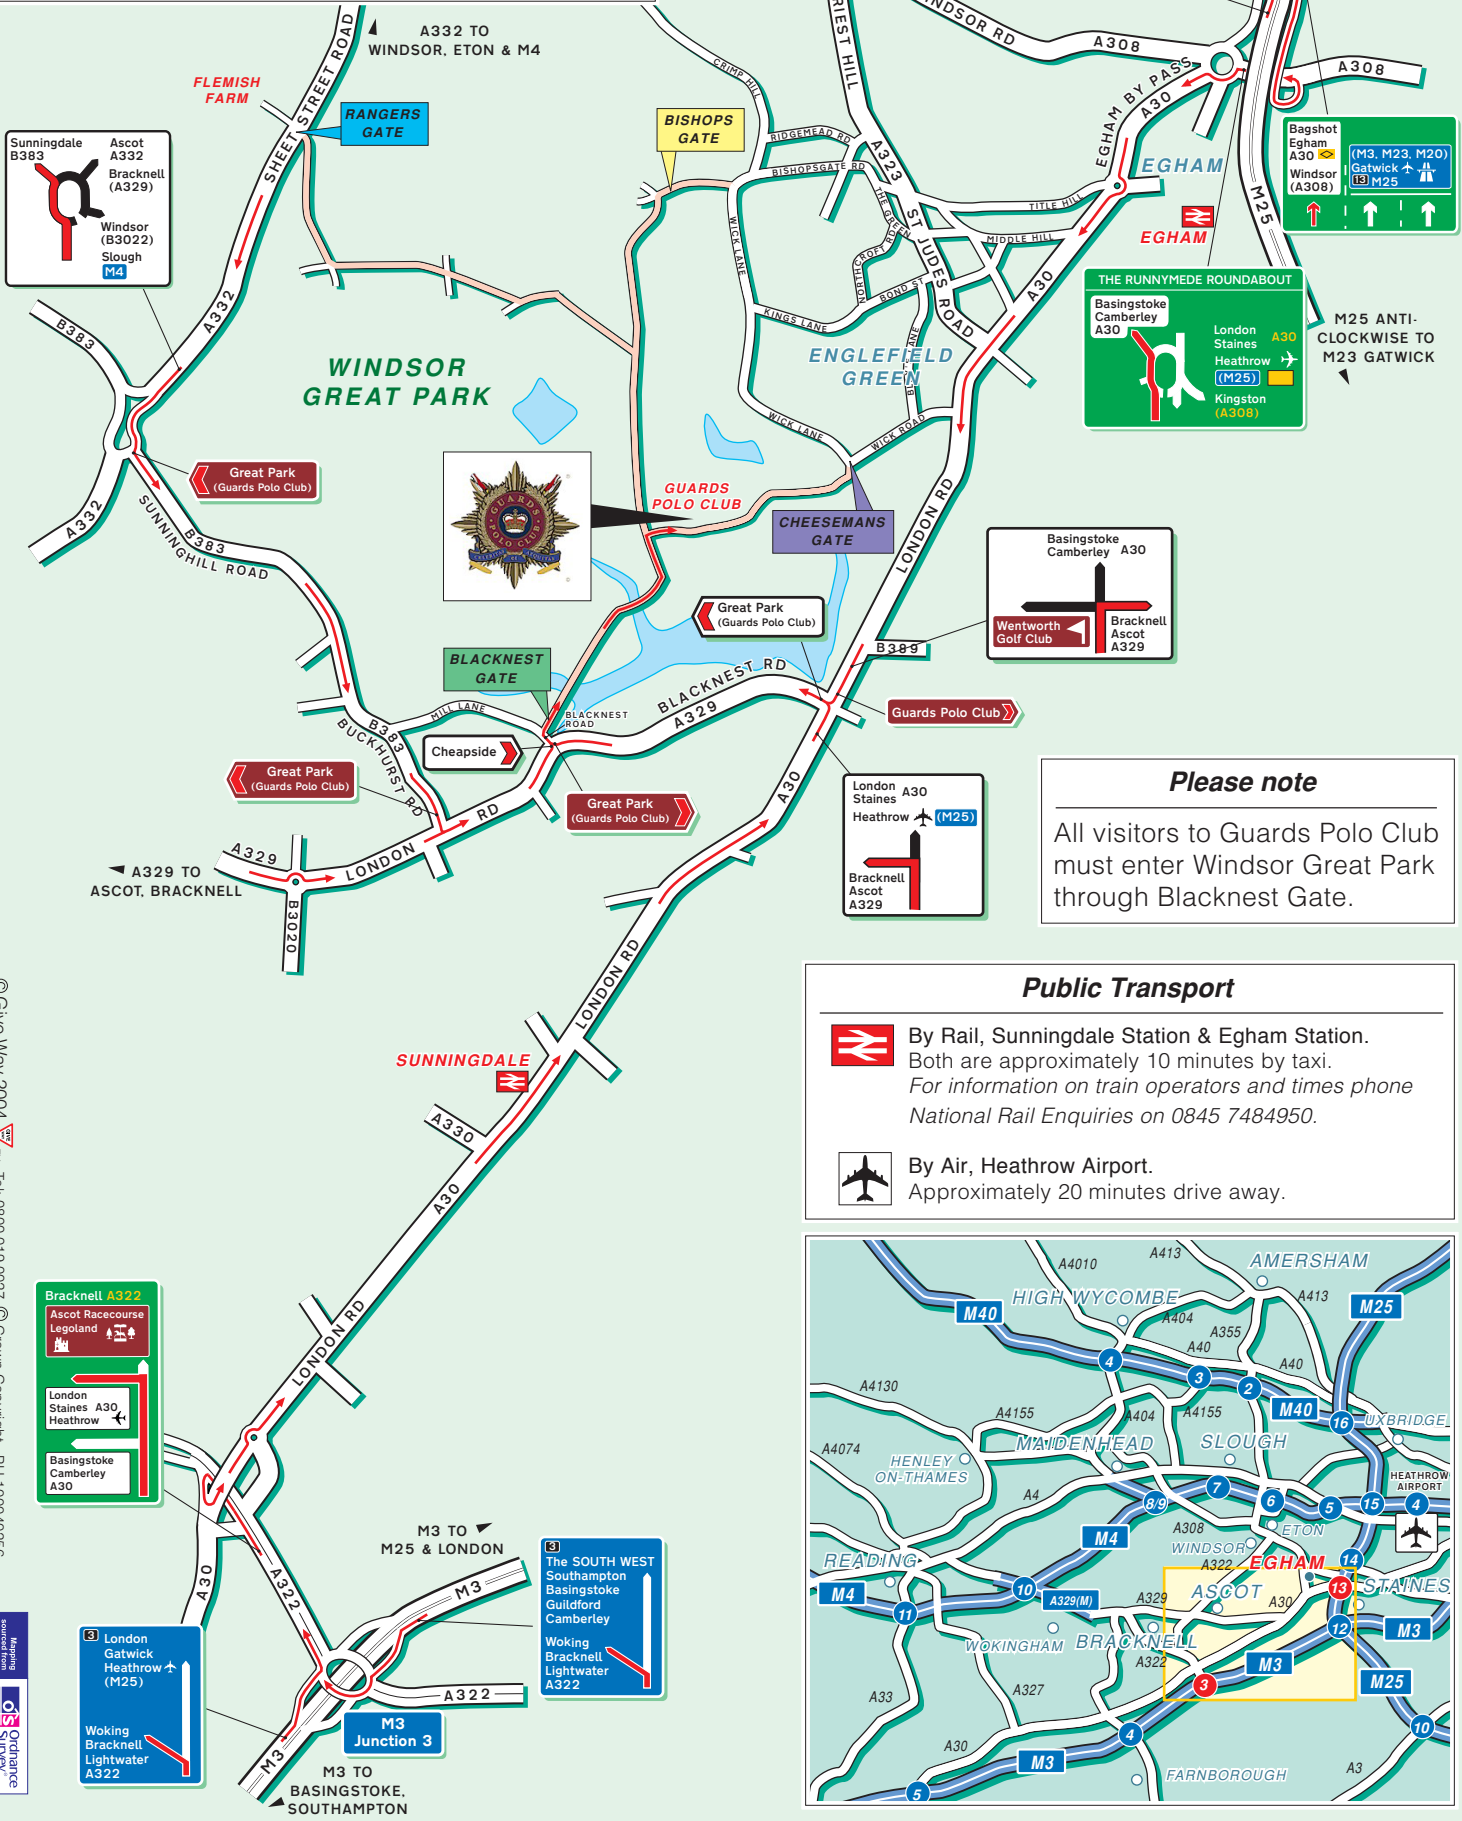

### Guards Polo Club

Smith's Lawn  
Windsor Great Park  
Egham  
Surrey  
TW20 0HP

Tel: +44 (0)1784 434 212

**Please note**  
All visitors to Guards Polo Club must enter Windsor Great Park through Blacknest Gate.

**Public Transport**

**By Rail, Sunningdale Station & Egham Station.**  
Both are approximately 10 minutes by taxi.  
*For information on train operators and times phone National Rail Enquiries on 0845 7484950.*

**By Air, Heathrow Airport.**  
Approximately 20 minutes drive away.

© Give Way 2004  
Tel: 0800 019 0027  
© Crown Copyright. PU 100040256.